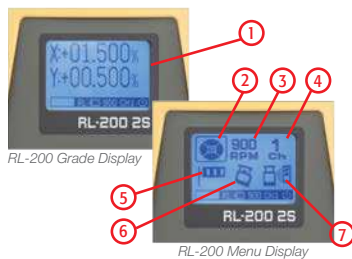

RL-200 SERIES

HIGH-ACCURACY, HIGH VALUE
SLOPE LASERS

Specifications	
Accuracy	H: ± 7 arc seconds
Repeatability	7 arc seconds
Working Area	1100 m
Rotation Speed	300/600/900 rpm
Dust/Water Rating	IP66
Operating Time	Alkaline: 100 hours Ni-MH: 90 hours
Grade Range (single/dual)	2S: $\pm 10 / -5$ to $+25$ 1S: -5 to $+25 / NA$
Size (H x W x L)	253 x 218 x 174 mm

High-Accuracy, High Value Slope Lasers

- 7 Arc second accuracy
- Wide grade range (up to 25% slope) without slope blocks
- Up to 100 hours battery life
- Range up to 1100 m
- Full function remote (RI-200 2S)

Verifiable operation? It couldn't be clearer...

The RL-200 features a large, high-contrast, graphical display that clearly shows all functions at a glance:

1. Current grade
2. Masking: Electronic shutter up to 3 quadrants
3. Selectable rotation speed: 300/600/900 rpm
4. Selectable remote channel: up to 9 channels
5. Sensitivity selector
6. HI alert: indicates when laser has been disturbed
7. HI alert to sensor

Control the RL-200 2S - remotely

When the RL-200 2S is operating, the RC-400 displays all operating information up to 300 m away. Change grade, select menu settings, check operational status, even verify battery life, all without touching the laser.